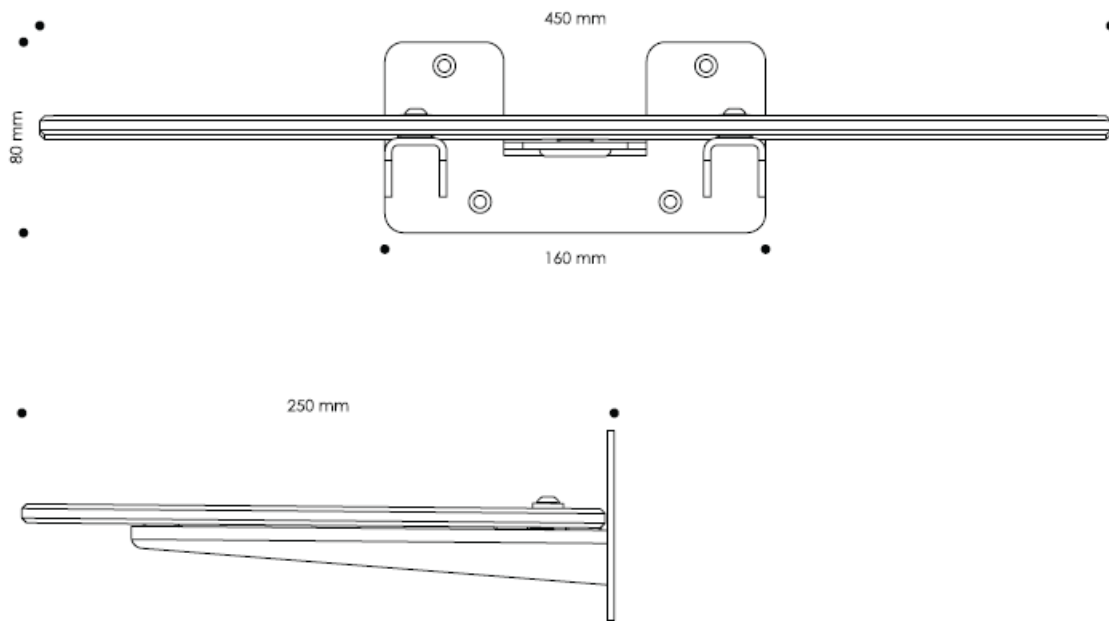

QA2130 CENTRE GLASS WALL SUPPORT EACH – LOAD 15KG

QA2140 SPEAKER GLASS WALL SUPPORTS PAIR – LOAD 15KG