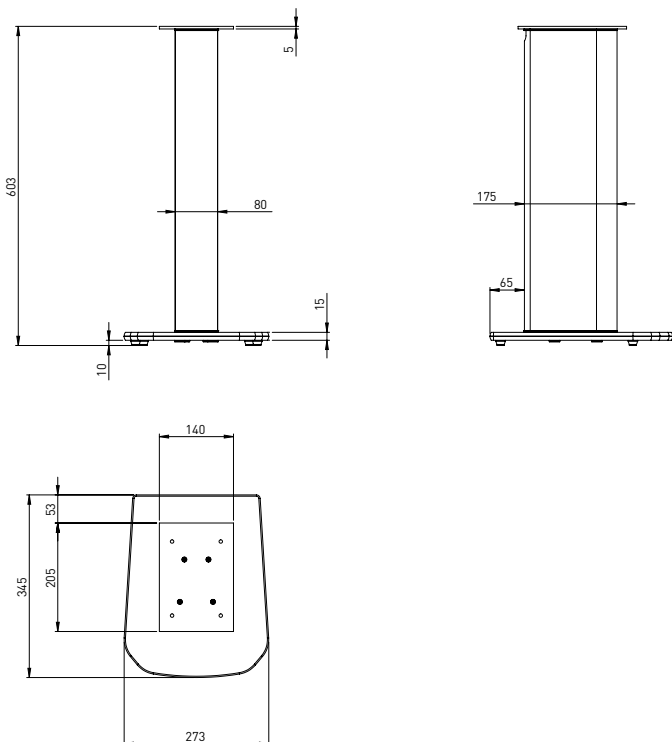

ARIA S900

Specification sheet

Key points

- Elegant design
- Noble materials
- Solid mounting of the Aria 906 loudspeaker with screws, optimal sealing and good stability
- Unique finish: Matt Aluminium, Black High Gloss base

Height	23 ³ / ₄ "
Weight	14lbs (6.3kg)