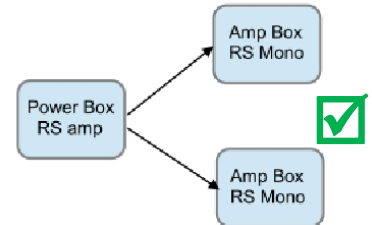

Amp Box RS Mono

Advantages :

- overall sound improvement 
- better dynamic and bass response
- better soundstage

2 x Amp Box DS Mono

Advantages :

- overall sound improvement
- better dynamic and bass response
- better soundstage

2 x Amp Box RS Mono

Advantages :

- overall sound improvement
- better dynamic and bass response
- better soundstage

INCORRECT use of Power Box RS amp

2 x Amp Box DS

2 x Amp Box RS