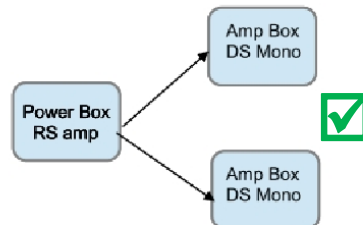

Recommended use of Power Box RS Amp

Amp Box DS

Advantages :

- almost double output power
- overall sound improvement
- far better dynamic and bass response
- better soundstage

Amp Box RS

Advantages :

- almost double output power
- overall sound improvement
- far better dynamic and bass response
- better soundstage

Stereo Box RS

Advantages :

- almost double output power
- overall sound improvement
- far better dynamic and bass response
- better soundstage

Amp Box DS Mono

Advantages :

- overall sound improvement
- better dynamic and bass response
- better soundstage

Amp Box RS Mono

Advantages :

- overall sound improvement
- better dynamic and bass response
- better soundstage

2 x Amp Box DS Mono