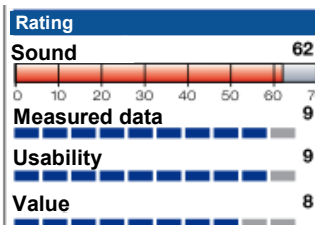

A real perfect match

Pro-Ject CD Box RS and DAC Box RS are really amazing components on its own, but connected via Sonic they turn out to be a dream couple. A clear evidence, that CD format is something you can live with wonderfully in future. The CD drive deserves extra accolades: its mechanical noise is almost not audible. **Jürgen Schröder**

Compact drive and DAC duo, that is able to play CD, MP3 and FLAC-24/96 discs. Particularly with Sonic connection and special upsampling, the sound is very natural, precise and cheerful.

stereoplay Opinion	
Sound Quality	Top Class
Top Class	62 points
Verdict	Very good
Very good	88 points
Price/Performance	Outstanding