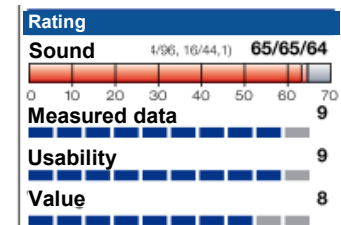

Very compact HiRes and DSD-capable D/A converter with selectable sound characteristic via tube/solidstate output stage switch and two stage digital filter, sounds very clean and purified.

stereoplay Opinion	
Sound Quality	Top Class
Top Class	65/65/64 points
Verdict	outstanding
outstanding	91 points
Price/Performance	Very good