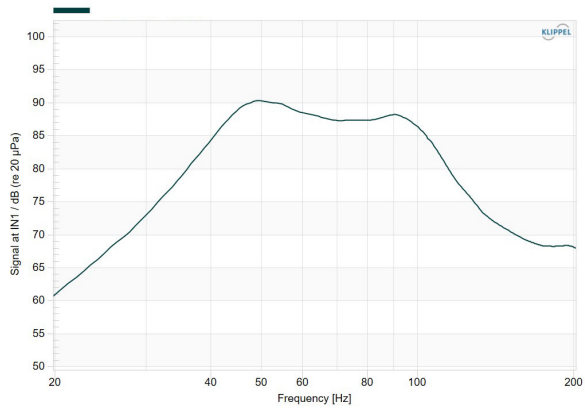

LITTORA 200 OD SUB 12

Product Sheet

The OD Sub 12 subwoofer takes The Focal sound into your outdoor spaces! Its speaker driver with 12" (30cm) Iris IP cone delivers deep and powerful bass to your OD Sat 5 system. Its integrated transformer also makes it 70/100V compatible to cover large spaces with no loss of power. Plus, this subwoofer is IP55-certified to withstand adverse weather and extreme climates, so you can keep listening all year round. Available in Dark and Light finishes, it is designed to be partially buried to blend seamlessly into any outdoor space and surroundings.

Vent: resistant structure

5-Strand cable for 8Ω and 70/100V amplification

Key points

- Woofer with 12" (30cm) Iris IP cone: deep and powerful bass (400W)
- Adjustable vent height
- IP55-certified technical design (water and dust)
- Robust design
- Compatible with OD Sat 5 for a complete system
- System is perfect for pairing with OD Stone 8

Technical specifications

Type of speaker	Outdoor subwoofer
Speaker drivers	11 ³ / ₄ " (30cm) woofer with Iris IP cone
Bandwidth	40Hz - 120Hz
Impedance	6Ω
Minimal impedance	5Ω at 55Hz
Sensitivity	90dB
Power	100W RMS - 400W Peak
Recommended amp power 8Ω	50W - 300W
Temperature tolerance	-20° / 65°
IP rating	IP55
Dimensions (WxDxH)	15"x36 ¹ / ₄ "x22" (38x92x56cm)
Weight	41.89lbs (19kg)

Frequency response

Levels calculation table

Nominal sensitivity	90dB		
	1m	2m	5m
Power(8Ω)/Distance			
1W (2.83V)	90dB	84dB	76dB
20W (12.6V)	103dB	97dB	89dB
50W (20V)	107dB	101dB	93dB
100W (28.3V)	110dB	104dB	96dB