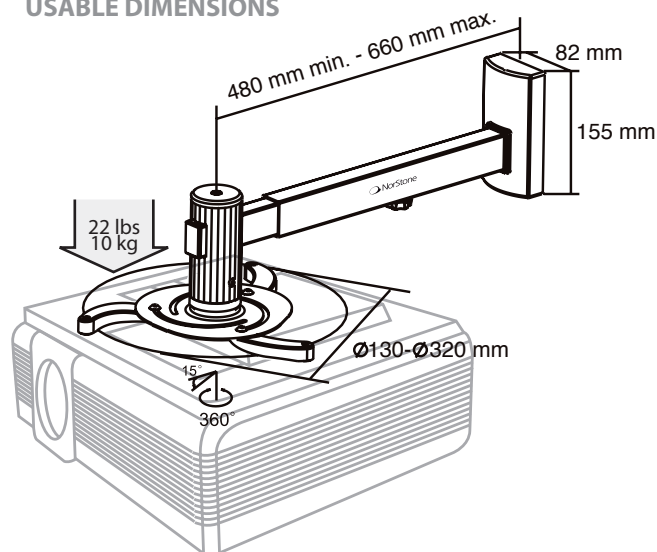

Tilt

FEATURES

DESIGN

360° turn / 15° Up/Down
Easy to install
Adjustable length
Overall dimensions: W510 x H200 mm

COMPATIBILITY

For all projectors (included Philips and Toshiba)

Max load: 22 lbs - 10 kg

Accessories: Delivered disassembled with screw kit, mounting instructions and tools. Screws and pegs for attachment to the wall are not provided.

USABLE DIMENSIONS

PACKAGING

PACKAGING PER UNIT:

Quantity/box: 1
Type: colorbox
Dimensions (L x H x P): 12" x 7.8" x 2.7" - 480 x 185 x 90 mm
Net/Gross Weight: 3.88 - 4.4 lbs - 1.76 kg / 2 kg
Language: English, French
Gen code: 3760108806658
Delivered disassembled

PACKAGING PER 8 UNITS:

Quantity/box: 8 pieces in their unitbox
Type: brown carton
Dimension (L x H x P): 16.3" x 12.5" x 14.9" - 495 x 385 x 380 mm
Gross Weight: 38.5 lbs - 17.5 kg
Gen code: 3760108806665