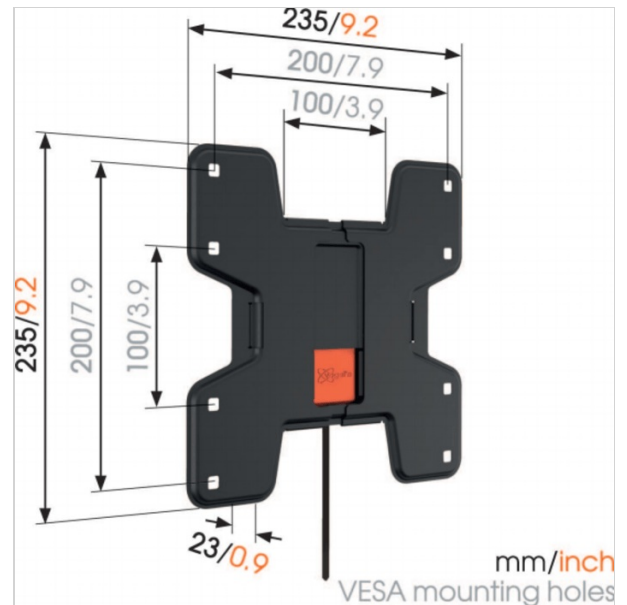

WALL 3105 Fixed TV Wall Mount

Article number (SKU) 8350110
Colour Black

Key benefits

- Simply Smart Value: Great comfort for an affordable price
- Mount your TV only 2,3 cm from the wall
- Lock your TV securely in place
- Use the app and mark the first drilling hole easily!

Flat wall mounting for smaller TVs

The WALL 3105 fixed TV bracket has a maximum weight capacity of 20 kg. Almost any model of TV, from 19" to 40" (48-102 cm), can be mounted flat against the wall with the WALL 3105.

Your TV mounts easily and securely on the wall

Are you looking for a sturdy and safe way to mount your TV flat against the wall? The WALL fixed wall bracket is a reliable and simple solution with guaranteed Vogel's quality. With the WALL fixed TV wall bracket, a TV can be mounted flat against the wall. Because there are no moving or protruding parts, the risk of damage is very limited.

Product type number	WALL 3105
Article number (SKU)	8350110
Colour	Black
EAN single box	8712285335266
Product size	S
TÜV certified	Yes
Guarantee	Lifetime
Min. screen size (inch)	19
Max. screen size (inch)	40
Max. weight load (kg)	20
Min. hole pattern	n/amm x n/amm
Max. hole pattern	n/amm x n/amm
Standard fixed VESA patterns	75 mm x 75 mm 100 mm x 100 mm 200 mm x 100 mm 200 mm x 200 mm
Max. bolt size	M8
Max. height of interface (mm)	235
Max. width of interface (mm)	235