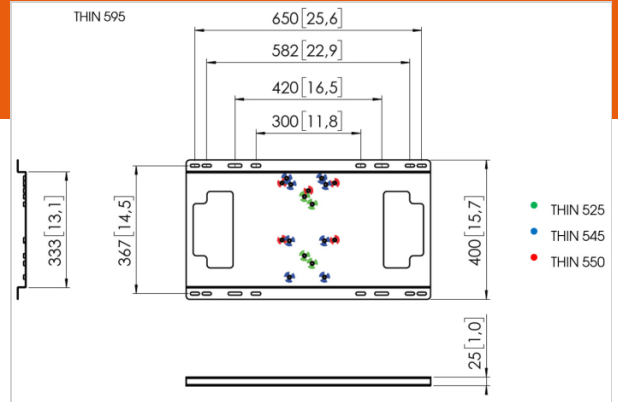

THIN 595 Stud Adapter for TV Mounts

Article number (SKU) 8395950
Colour Black

Installing a TV bracket on a hollow wall

The Vogel's stud adapter is designed especially for (metal frame) hollow walls, so you can also mount a THIN wall bracket on these types of wall. Suitable for the THIN 550, THIN 545 and THIN 525. Suitable for hollow wall frames up to 600 mm apart.

Mount your TV securely on a hollow wall

Is the ideal mounting position for your TV right in the middle of a hollow wall? We have the solution! The stud adapter allows you to install your TV wall mount securely on a hollow wall. Suitable for the THIN 550, THIN 545 and THIN 525.

Product type number	THIN 595
Article number (SKU)	8395950
Colour	Black
EAN single box	8712285335228
TÜV certified	Yes
Guarantee	Lifetime
Max. weight load (kg)	70