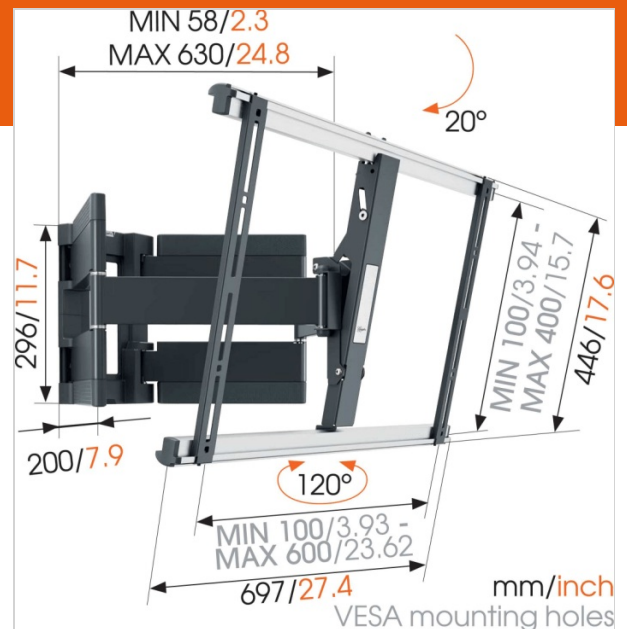

THIN 550 ExtraThin Full-Motion TV Wall Mount

Article number (SKU) 8395500
Colour Black

Key benefits

- Smoothly turn your TV up to 120°
- Hide all unsightly cables
- Install your mount perfectly level: spirit level included!
- Easily level your TV even after installation
- Ultra strong - built for heavy TVs

Thin, full-motion wall mount for large, heavy TVs

The THIN 550 full-motion TV bracket has a maximum weight capacity of up to 70 kg. Almost any XL TV, from 40" to 100" (102-254 cm), can be mounted flat against the wall with the THIN 550. The maximum turning angle is 120° and the max. tilting angle is 20°. The distance from the wall is 58 mm.

Product type number	THIN 550
Article number (SKU)	8395500
Colour	Black
EAN single box	8712285335082
Product size	XL
TÜV certified	Yes
Tilt	Tilt up to 20°
Turn	Up to 120° - ultra strong
Guarantee	Lifetime
Min. screen size (inch)	40
Max. screen size (inch)	100
Max. weight load (kg)	70
Min. hole pattern	100mm x 100mm
Max. hole pattern	600mm x 400mm
Max. bolt size	M8
Max. height of interface (mm)	446
Max. width of interface (mm)	728

Features

Functionality	Turn
Number of arms	4
Number of pivot points	3

Technical specifications and dimensions

Min. distance to the wall (mm)	58
Max. distance to the wall (mm)	630