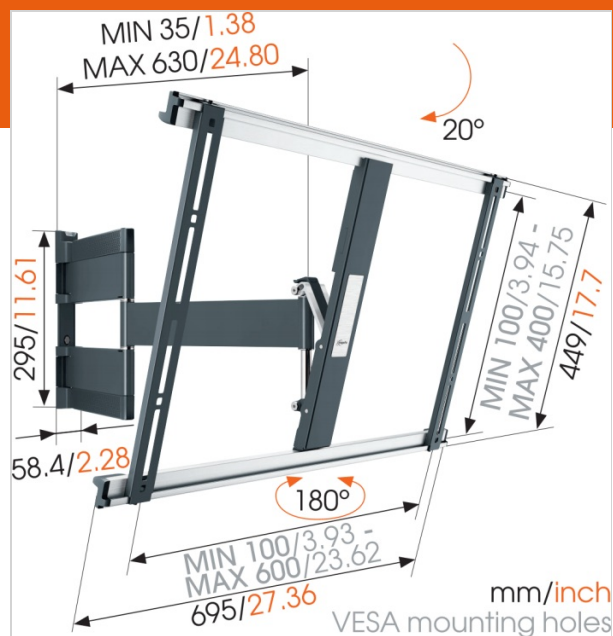

THIN 545 ExtraThin Full-Motion TV Wall Mount (black)

Article number (SKU) 8395450
 Colour Black

Key benefits

- Mount your TV as flat against the wall as possible
- Mount your TV only 3,5 cm from the wall
- Smoothly turn your TV up to 180°
- Guide your cables
- Install your mount perfectly level: spirit level included!
- Easily level your TV even after installation

Extra-thin full motion TV bracket for large TVs

The THIN 545 full motion TV bracket has a maximum weight capacity of 25 kg. Almost any TV, from 40" to 65" (102-165 cm), can be mounted flat against the wall with the THIN 545. The maximum turning angle is 180° and the max. tilting angle is 20°. The distance from the wall is 35 mm.

Your TV moves in all directions

Mount your TV on the wall with an extra-thin THIN full-motion TV bracket for the best view of your TV from anywhere in the room. You simply turn the TV towards you and you'll never again have to worry about annoying reflections. With the THIN full-motion wall mount, you can turn and tilt your TV to any desired position.

Product specifications

Product type number	THIN 545
Article number (SKU)	8395450
Colour	Black
EAN single box	8712285335044
Product size	L
TÜV certified	Yes
Tilt	Tilt up to 20°
Turn	Up to 180°
Guarantee	Lifetime
Min. screen size (inch)	40
Max. screen size (inch)	65
Max. weight load (kg)	25
Min. hole pattern	100mm x 100mm
Max. hole pattern	600mm x 400mm
Max. bolt size	M8
Max. height of interface (mm)	449
Max. width of interface (mm)	695