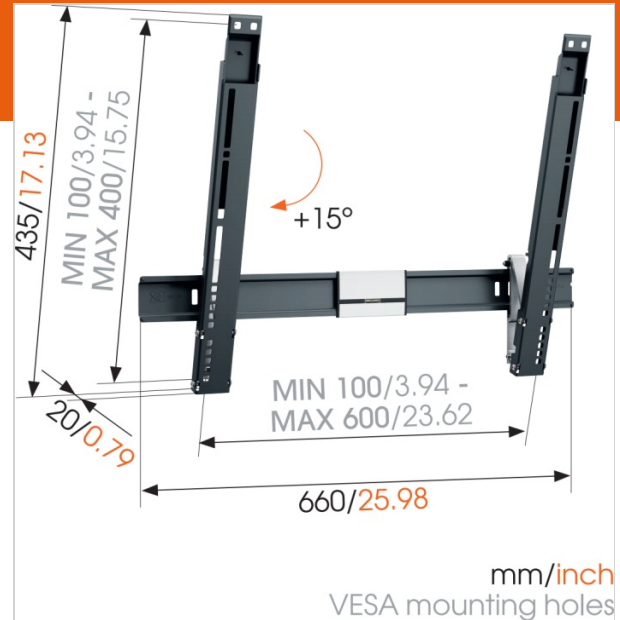

THIN 515 ExtraThin Tilting TV Wall Mount

Article number (SKU) 8395150
 Colour Black

Key benefits

- Mount your TV as flat against the wall as possible
- Tilt (up to 15°) to avoid reflections
- Mount your TV only 2 cm from the wall
- Install your mount perfectly level: spirit level included!

Thin TV bracket with tilting function

The THIN 515 tilting TV bracket has a maximum weight capacity of 25 kg. The THIN 515 is suitable for virtually any model of TV, from 40" to 65" (102-165 cm). The maximum tilt angle is 15°, the distance from the wall is 20 mm. After installation the wall bracket is barely noticeable.

The ideal mounting solution if you have limited space

By mounting your TV a little higher on the wall and tilting it a few degrees, you maintain an optimal view. With no annoying reflections. A THIN wall bracket is the perfect solution for small rooms and bedrooms. With an extra-thin THIN fixed TV wall bracket you can mount your TV just 20 mm from the wall. Virtually invisible after installation.

Product type number	THIN 515
Article number (SKU)	8395150
Colour	Black
EAN single box	8712285335006
Product size	L
TÜV certified	Yes
Tilt	Tilt up to 15°
Guarantee	Lifetime
Min. screen size (inch)	40
Max. screen size (inch)	65
Max. weight load (kg)	25
Min. hole pattern	100mm x 100mm
Max. hole pattern	600mm x 400mm
Max. bolt size	M8
Max. height of interface (mm)	435
Max. width of interface (mm)	660